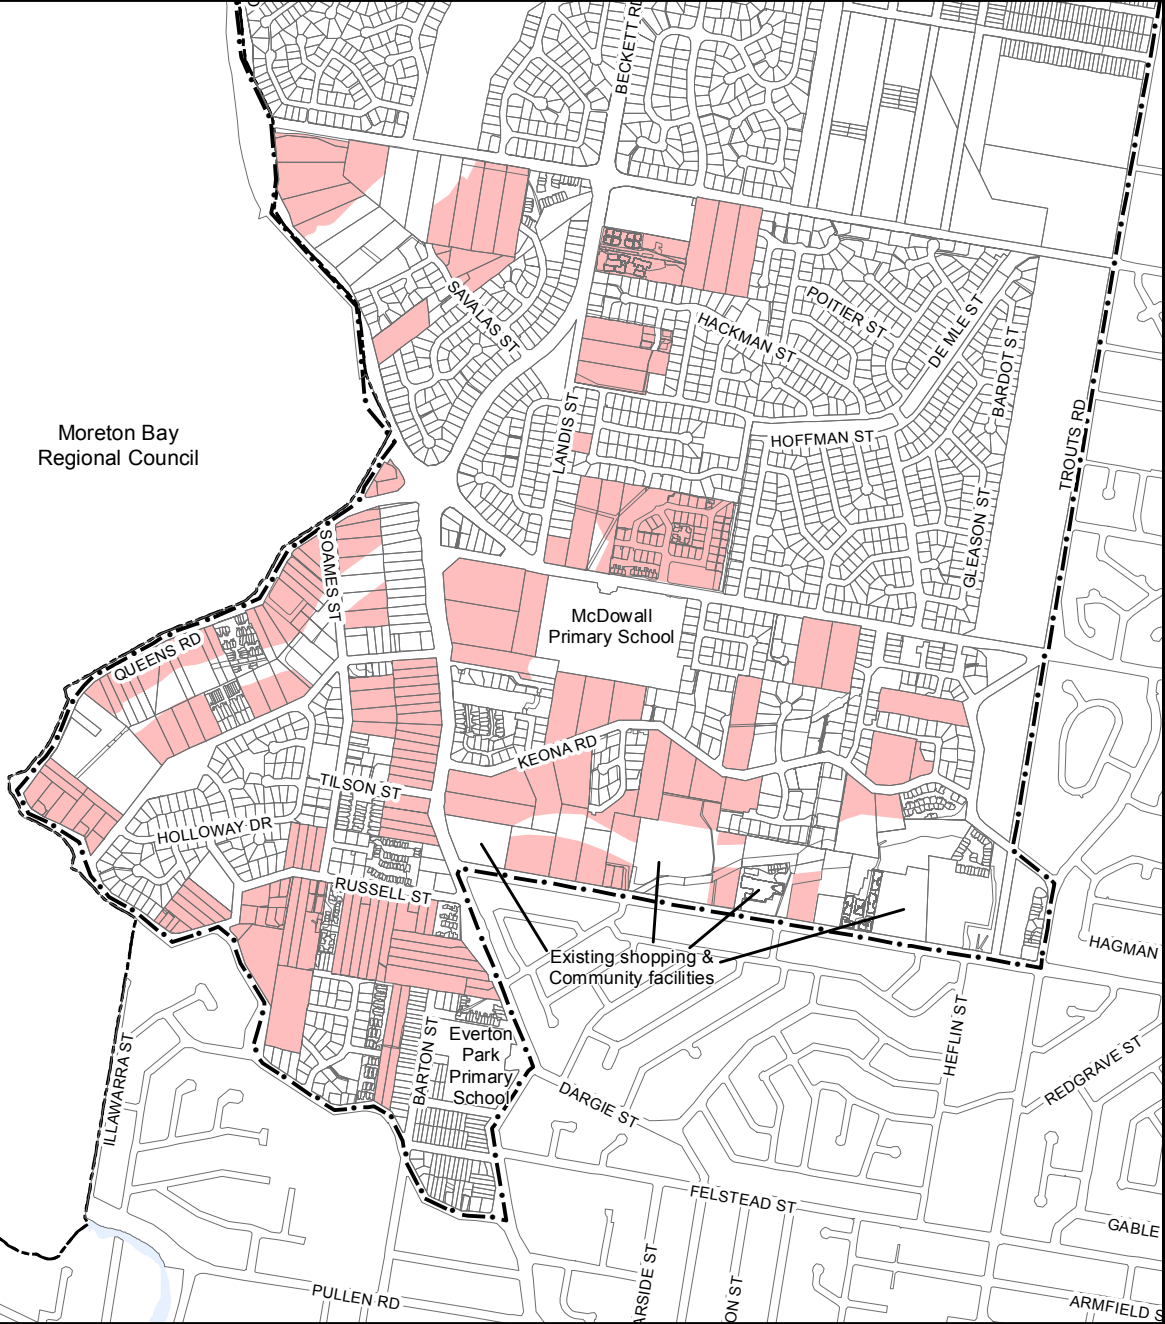

Moreton Bay
Regional Council

- Neighbourhood plan boundary
- Brisbane City boundary
- Potential development area
- Waterbody

Figure b—McDowall - Bridgeman Downs - south